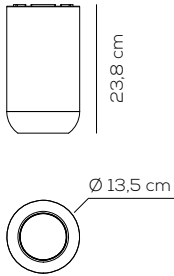

### PL URBAN G

kg 1,7 m³ 0,025

URBAN

Type	Article	Colours	Finishing	Source
PL	URBAN G	BC wrinkled white BR matt bronze NI matt nickel	XX	LED 15W - diffused beam 3000K* 2700K 4000K

CE IP20 CR190 220-240V<sub>AC</sub> ~1375 lm\* ~92 lm/W\*